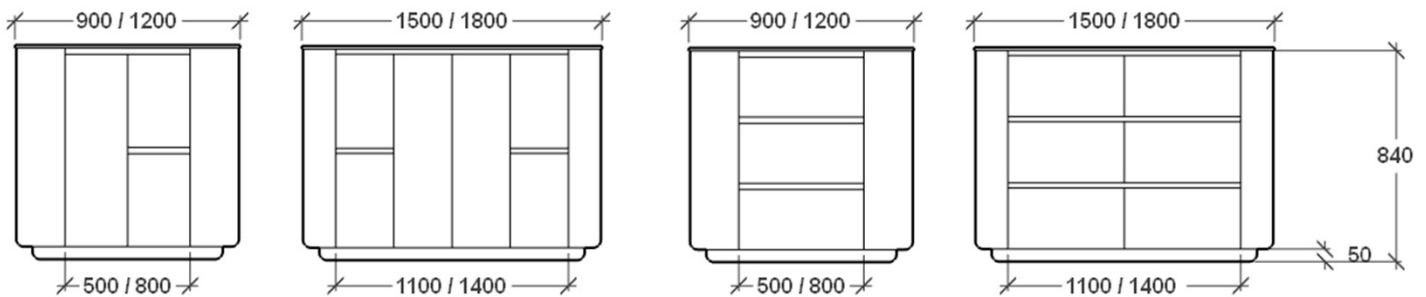

Features & Inclusions

Configuration:

900-1200: Three Drawers

1500-1800: Six Drawers

Mounting: Kick

Finish: Polyurethane (Painted), Polytec or Laminex Finish

Opening: Fingerpull or Handles (additional charge applies for leather handles)

Other: Curved Edges

Depth: 500

Height: 840 (excl benchtop thickness)

Can also be supplied as Door / Drawer

Specifications

Benchtop	900		1200		1500		1800					
			Single	Double	Single	Double	Single	Double				
No Top	\$4,345	\$4,990	\$5,644	\$6,026	\$6,627	\$7,120	CNS9	CNS12	CNS151	CNS152	CNS181	CNS182
20mm Caesarstone (M1,M2 Standard and Deluxe Colours)	\$4,828	\$5,545	\$6,271	\$6,696	\$7,363	\$7,911	CNS9S	CNS12S	CNS15S1	CNS15S2	CNS18S1	CNS18S2
20mm Caesarstone Supernatural (M3 Supernatural Colours)	\$5,310	\$6,099	\$6,899	\$7,365	\$8,099	\$8,702	CNS9SN	CNS12SN	CNS15SN1	CNS15SN2	CNS18SN1	CNS18SN2
12-30mm Corian Glacier White	\$5,257	\$6,038	\$6,830	\$7,292	\$8,018	\$8,615	CNS9CGW	CNS12CGW	CNS15CGW1	CNS15CGW2	CNS18CGW1	CNS18CGW2
12-30mm Corian Colours	\$5,841	\$6,709	\$7,589	\$8,102	\$8,909	\$9,573	CNS9CRC	CNS12CRC	CNS15CRC1	CNS15CRC2	CNS18CRC1	CNS18CRC2
Corian Integrated Bowl - Glacier White 50mm or 100mm Thickness	\$5,783	\$6,642	\$7,513	\$8,021	\$8,820	\$9,477	CNS9CIBW	CNS12CIBW	CNS15CIBW1	CNS15CIBW2	CNS18CIBW1	CNS18CIBW2
Corian Integrated Bowl - Colour 50mm or 100mm Thickness	\$6,426	\$7,380	\$8,347	\$8,912	\$9,800	\$10,530	CNS9CIBC	CNS12CIBC	CNS15CIBC1	CNS15CIBC2	CNS18CIBC1	CNS18CIBC2